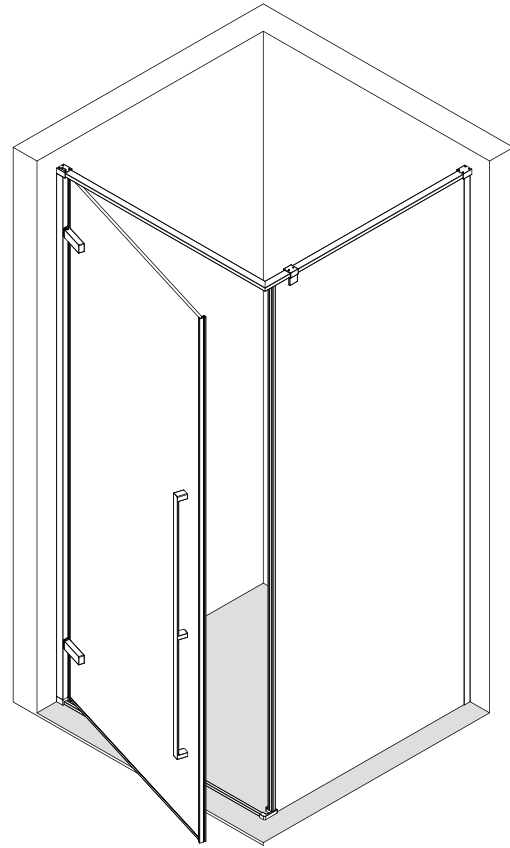

**VIGO 36 in. Frameless Shower Enclosure**  
**VG06013**

**PRODUCT FEATURES**

- Designed in NYC
- Includes all mounting hardware
- Constructed from ANSI Z97.1 and 16 CFR 1201-certified tempered glass
- Vertical and bottom rail support ensures wall anchoring and reinforces wall stability
- High-quality solid brass hardware resists corrosion and tarnishing
- All VIGO Shower Doors/ Screens feature a quality assured Limited Lifetime Warrant

\* See website for detailed warranty information.

\*\*Color swatches intended for reference only.

**VIGO 36 in. Frameless Shower Enclosure**

**VG06013**

**MEASUREMENTS**

A, B & C dimensions were measured after shower enclosure was completely installed.

Model / Modelo / Modèle	A Adjustable Width	B Adjustable Width	Door	Fixed Panel	C Door Opening Width	Height
VG6013-36	34 1/6" - 34 4/7"	34 1/6" - 34 4/7"	32 2/3" x 74 2/5"	32 1/4" x 75 2/7"	31 1/3"	76"

**DOOR**

**RIGHT INSTALLATION**

**DOOR PANEL**

**SIDE GLASS PANEL**

**DOOR**

**LEFT INSTALLATION**

**SIDE GLASS PANEL**

**DOOR PANEL**