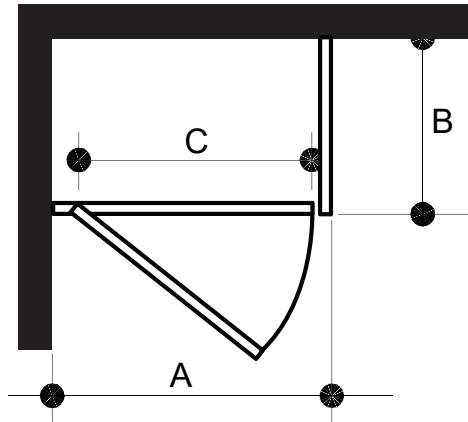

\* See website for detailed warranty information.

\*\*Color swatches intended for reference only.

**VIGO 36 in. Frameless Shower Enclosure**

**VG06013**

**MEASUREMENTS**

A, B & C dimensions were measured after shower enclosure was completely installed.

Model / Modelo / Modèle	A Adjustable Width	B Adjustable Width	Door	Fixed Panel	C Door Opening Width	Height
VG6013-36	34 1/6" - 34 4/7"	34 1/6" - 34 4/7"	32 2/3" x 74 2/5"	32 1/4" x 75 2/7"	31 1/3"	76"