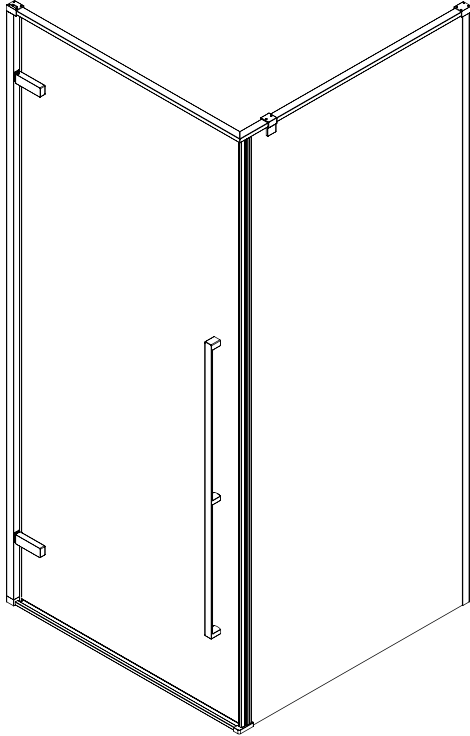

**VIGO 36 in. Frameless Shower Enclosure**  
**VG06013**

**PRODUCT FEATURES**

- Designed in NYC
- Includes all mounting hardware
- Constructed from ANSI Z97.1 and 16 CFR 1201-certified tempered glass
- Vertical and bottom rail support ensures wall anchoring and reinforces wall stability
- High-quality solid brass hardware resists corrosion and tarnishing
- All VIGO Shower Doors/ Screens feature a quality assured Limited Lifetime Warrant

\* See website for detailed warranty information.

\*\*Color swatches intended for reference only.

**VIGO 36 in. Frameless Shower Enclosure**

**VG06013**

**MEASUREMENTS**

A, B & C dimensions were measured after shower enclosure was completely installed.

Model / Modelo / Modèle	A Adjustable Width	B Adjustable Width	Door	Fixed Panel	C Door Opening Width	Height
VG6013-36	34 1/6" - 34 4/7"	34 1/6" - 34 4/7"	32 2/3" x 74 2/5"	32 1/4" x 75 2/7"	31 1/3"	76"